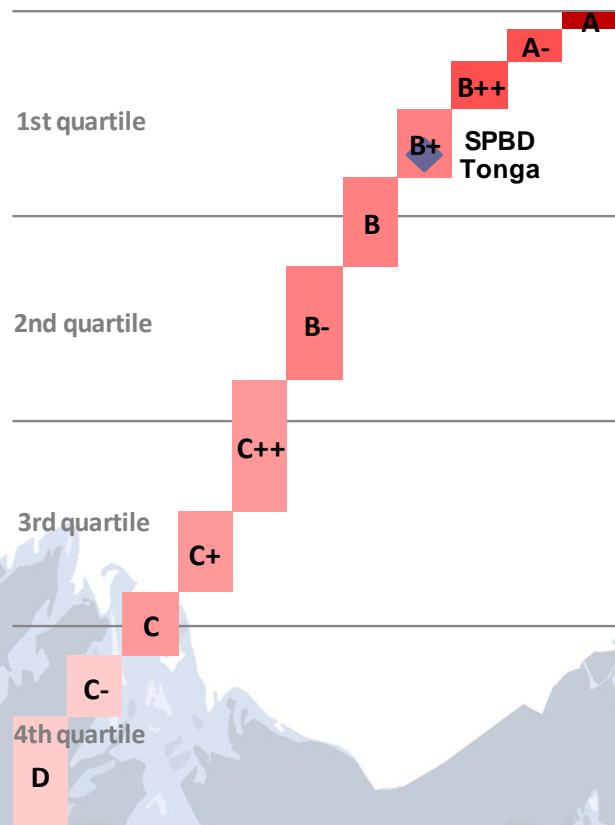

Distribution of GIRAFE rating grades

As of October 2013

The Institutional Performance of

SPBD Tonga Tonga

has been evaluated according to Planet Rating's Smart GIRAFE Rating methodology in October 2013

Smart GIRAFE Rating: B+
Positive trend